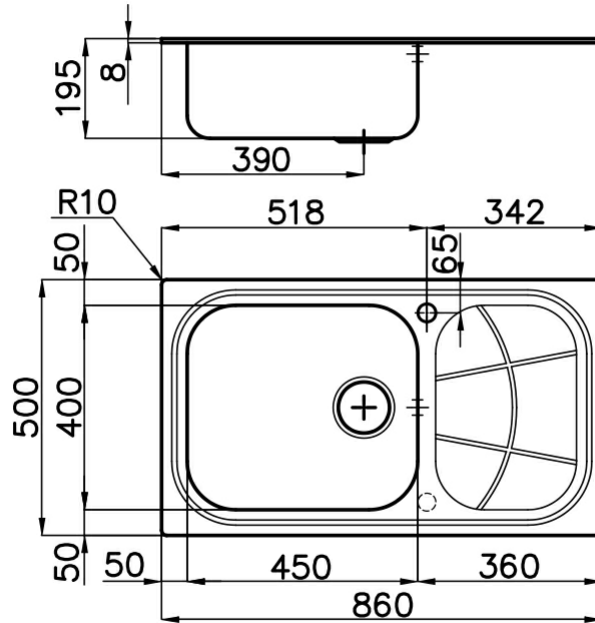

Sink

Big Bowl

Sink - 1 bowl - Standard Edge (STD) - for standard built in installation

Code: 1561 201 DX (Vasca a destra)

Code: 1561 202 SX (Vasca a sinistra)

Product Details

Materials/Finishes	Foster-brushed finish AISI 304 stainless steel
Cabinet	60 cm
Dimensions	860x500 mm
Edge/Installation Type	Standard Edge (STD) - for standard built in installation
Cut out	840x480 mm
Number of bowls	1 bowl
Bowl dimension	450x400 mm
Waste fitting	3,5" waste
Mixer holes	One standard tap hole
Standard fittings	fixing brackets, gasket, waste fitting, overflow and siphon. Packing: single carton box.

Features

Added value

2nd / 3rd hole available

Basket 3,5" waste fitting

Sliding brackets

Dimensions

Optional accessories

iroko-wood chopping board 8655 000